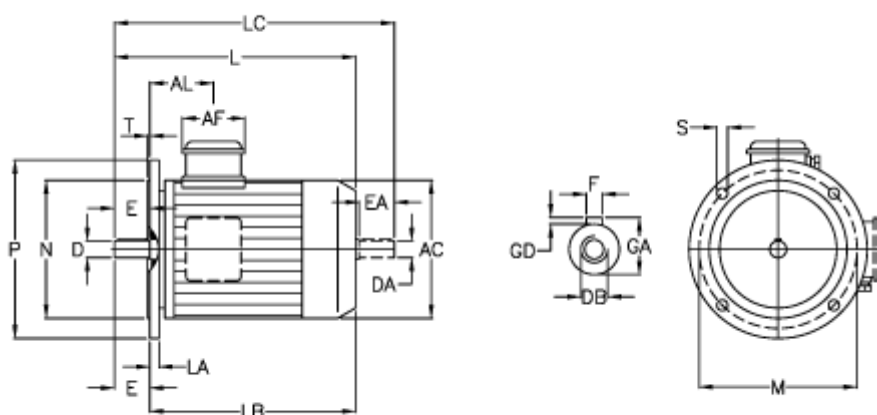

Data Sheet

Article number: 252300150414

Description: ICME IE3 Tree-phase motor TPE90LB4-4 1.5KW
1400 rpm 230-400V 50HZ IP55 B5

Measures

A/F = 84	F = 8	N = 130
AC = 176	GA = 27	P = 200
AL = 86	GD = 8	S = 11.5
D = 24	L = 302	T = 3.5
DA = 24	LA = 12	
DB = M8	LB = 252	
E = 50	LC = 354	
EA = 50	M = 165	